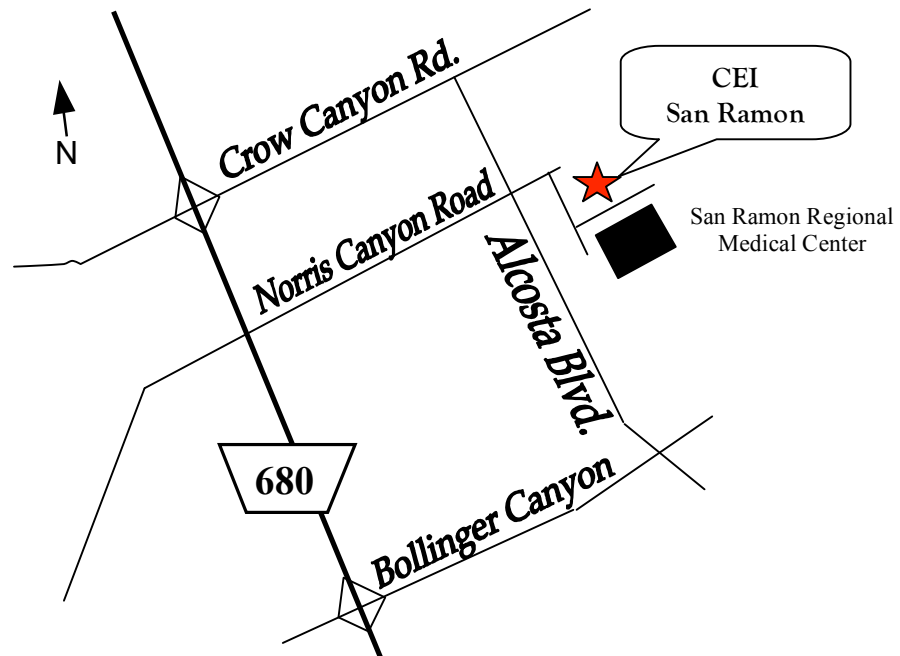

Directions to San Ramon Location of CEI

From Highway 680

Heading South

Take the **Crow Canyon Road** exit and head **East** (left turn) on Crow Canyon Road. **Turn right** at **Alcosta Boulevard**. **Turn left** at the first signal, **Norris Canyon Road** and **follow the road to the right**. At the next opportunity, **turn left**. The California Ear Institute at Stanford (CEIS) is located in **Building 5801** and is on the second floor in **Suite 200**.

Heading North

Take the **Bollinger Canyon Road** exit and head **East** (right turn) on Bollinger Canyon Road. **Turn left** (approximately 1/2 mile) **Alcosta Boulevard**. **Turn right** at the third signal, **Norris Canyon Road** and **follow the road to the right**. At the next opportunity, **turn left**. The California Ear Institute at Stanford is located in **Building 5801** and is on the second floor in **Suite 200**.